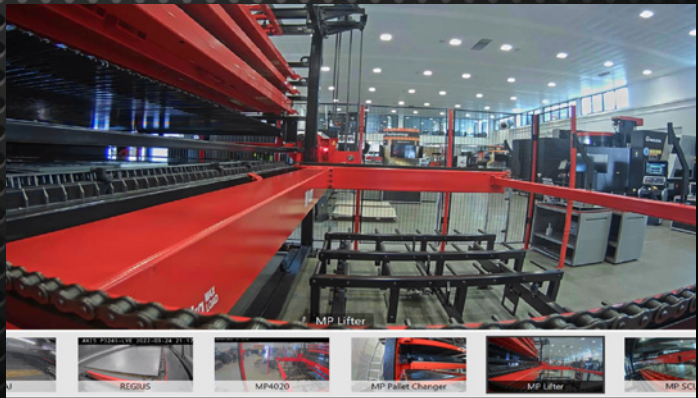

# V-monitor

V-monitor consists of a set of cameras that allow the user and the AMADA IoT team to see 'in real time' the status of the machine.

Lifter Frame

Suction Cup Unit

Chain / Pallet Changer

Fencing

### 1. KIT OF CAMERAS OPTIMISED FOR AUTOMATION

The excellent image quality of these cameras with an optimised codec enables real-time monitoring of machine movements (for efficient IoT support by Amada). The optimized IR functions enable monitoring of the production process even at night. Deep learning functions are also available, e.g. to erase operators faces or create triggers based on movement.