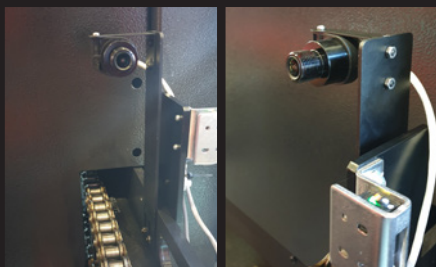

# V-monitor

V-monitor consists of a set of cameras that allow the user and the AMADA IoT team to see 'in real time' the status of the machine.

Lifter Frame

Suction Cup Unit

Chain / Pallet Changer

Fencing

### 1. KIT OF CAMERAS OPTIMISED FOR AUTOMATION

The excellent image quality of these cameras with an optimised codec enables real-time monitoring of machine movements (for efficient IoT support by Amada). The optimized IR functions enable monitoring of the production process even at night. Deep learning functions are also available, e.g. to erase operators faces or create triggers based on movement.

### 2. KIT OF CAMERAS OPTIMISED FOR BENDING and others

The excellent image quality of these cameras with an optimized codec enables real-time monitoring of machine movements (for efficient IoT support by AMADA).