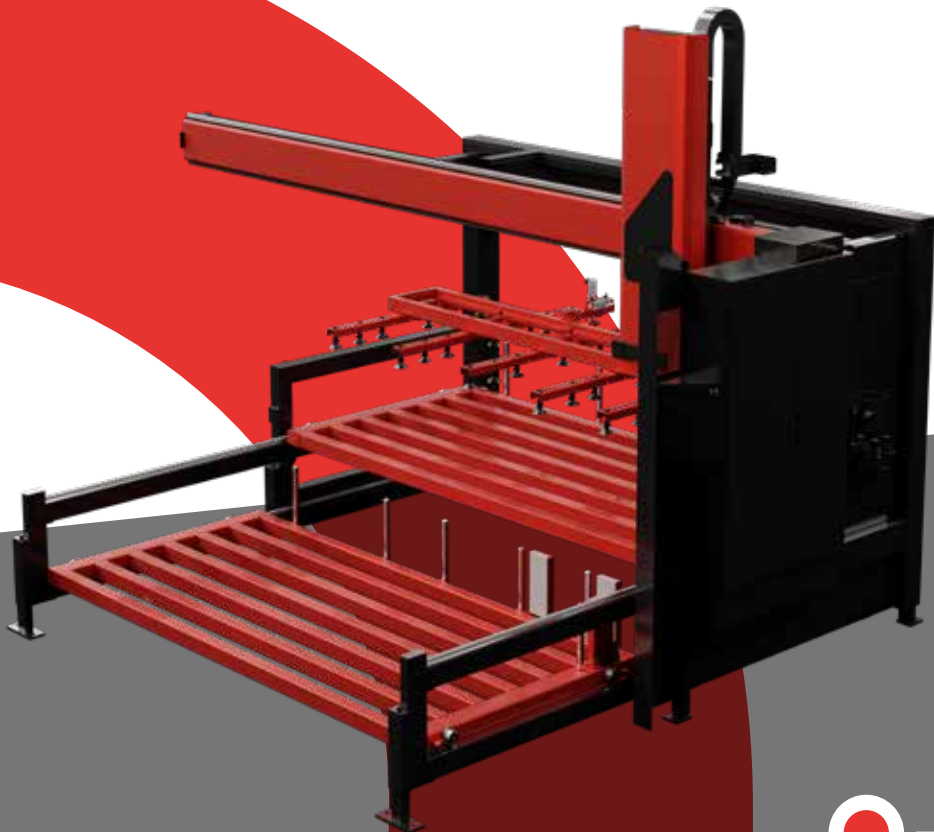

SOLUTION

LIII

COMPACT AND COST-EFFECTIVE
SHEET LOADING SOLUTION

COMPACT AND COST-EFFECTIVE SHEET LOADING SOLUTION

AE | EM MII | EMZR B/T

SMOOTH LOADING

Sheet loader that works in conjunction with the PR III UL machine.

Compact design with easy access for loading raw material.

A raw material capacity of 3 000 kg is available on each of the two interchangeable pallets. This ensures long, uninterrupted production runs.

Lifting unit with ballscrew enables fast and smooth movement.

COST EFFECTIVE

Suction cups allows loading of different material types including steel, aluminium, plastics, etc.

The LIII can be easily retrofitted to new or existing machines.

Optional connection to storage system.

The optional FMS Controller software enables job list management from a central PC without need to access the L III operating terminal.

TECHNICAL SPECIFICATIONS

		L III 300	L III 300/40
For AMADA series		AE, EM MII, EMZR B/T	EM MII, EMZR B/T
Material dimensions ¹⁾	max. min.	mm	3 050 x 1 525 1000 x 300
Sheet thickness ^{1) 2)}		mm	0.8 - 4.0
Maximum lifting capacity ²⁾		kg	300 kg
Typical sheet loading time		s	23 s
Maximum material mass		kg	3 000
Maximum stack height / pallet		mm/pallet	300
Separation magnets / pallet		pcs	3
Pallet change time		s	approx. 9.5
Loader traverse speed		m/min	20-40
Suction cups		pcs	37